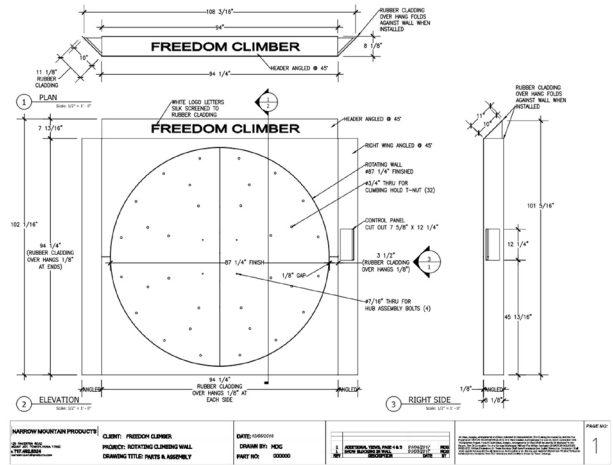

SHOP DRAWINGS

TYPICAL INSTALL, SAMPLE INSTALLATIONS, AND SHOP DRAWINGS FOR ARCHITECTS AND DESIGNERS

FREEDOM CLIMBER INSTALLATION SAMPLES

- Spooky Nook Sports—PA (largest sports complex in North America)
- Rock'em Climbing Gym—NJ
- Extreme Makeover Home Edition project—ID
- The Man Cave TV show project—NJ
- Crescent Main Street Apt. next to Duke Univ.—NC
- Adventure Headquarters Corporate Wellness space—Dubai
- College of Coastal Georgia
- Telus World of Science—Edmonton, AB
- Golds Gym—Jakarta, Indonesia
- TomScot Apt.—Scottsdale, AZ
- Jackson State Univ.—MS
- Google Headquarters Wellness Area—Mountain View, CA
- Fitness Club—United Kingdom